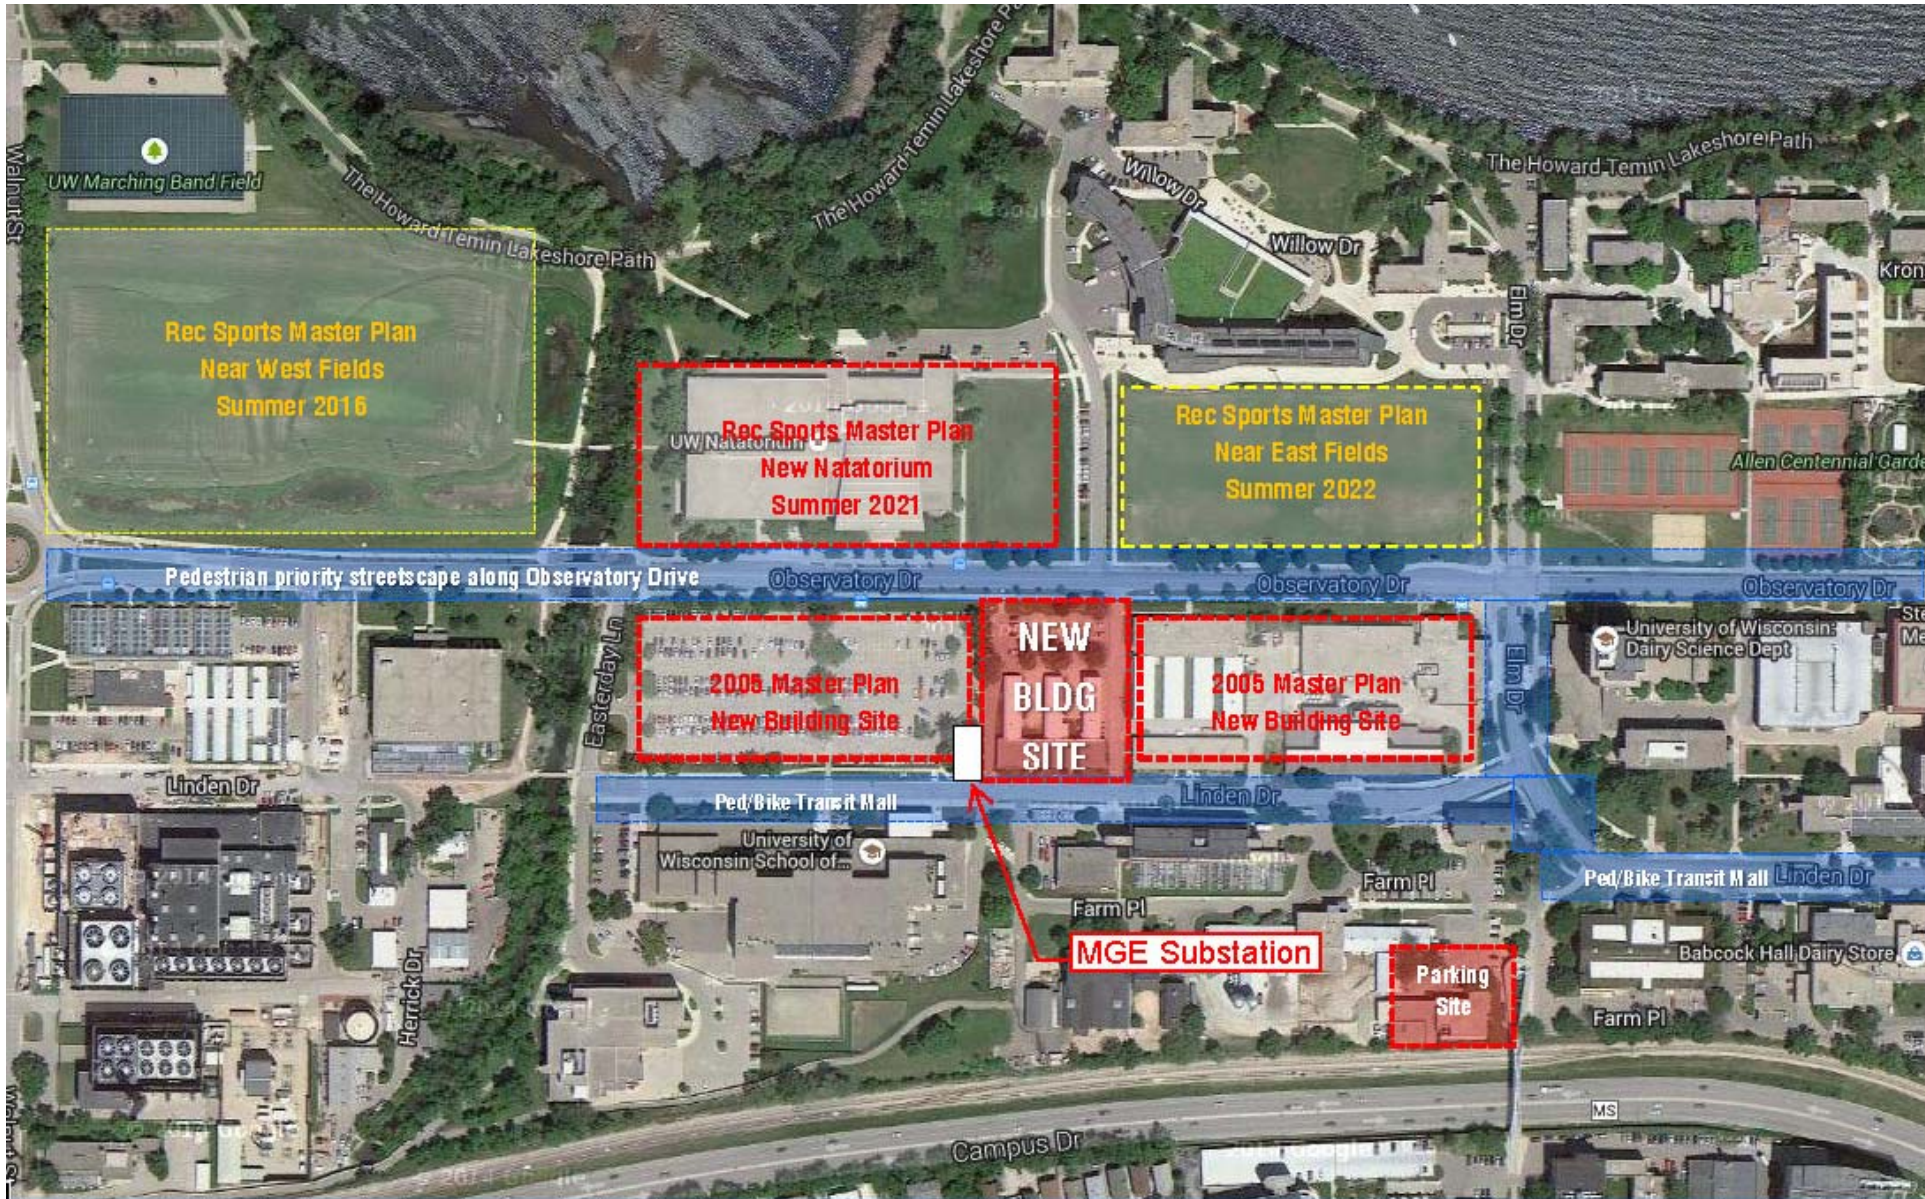

Concept Phase Review
Design Review Board

Meat Science Laboratory
University of Wisconsin – Madison
November 11, 2014

Views from Southeast

Views from South

Views from North

View from Northeast

Rec Sports Master Plan
Near West Fields
Summer 2016

Rec Sports Master Plan
New Natatorium
Summer 2021

Rec Sports Master Plan
Near East Fields
Summer 2022

NEW
BLDG
SITE

2008 Master Plan
New Building Site

2005 Master Plan
New Building Site

MGE Substation

Parking
Site

Pedestrian priority streetscape along Observatory Drive

Observatory Dr

Observatory Dr

Observatory Dr

Linden Dr

Ped/Bike Transit Mall

Linden Dr

Ped/Bike Transit Mall Linden Dr

Kron

Walnut St

The Howard Temin Lakeshore Path

Easterday Ln

Herrick Dr

Wichland Dr

Concept Phase Review
Design Review Board

Meat Science Laboratory
University of Wisconsin – Madison
November 11, 2014