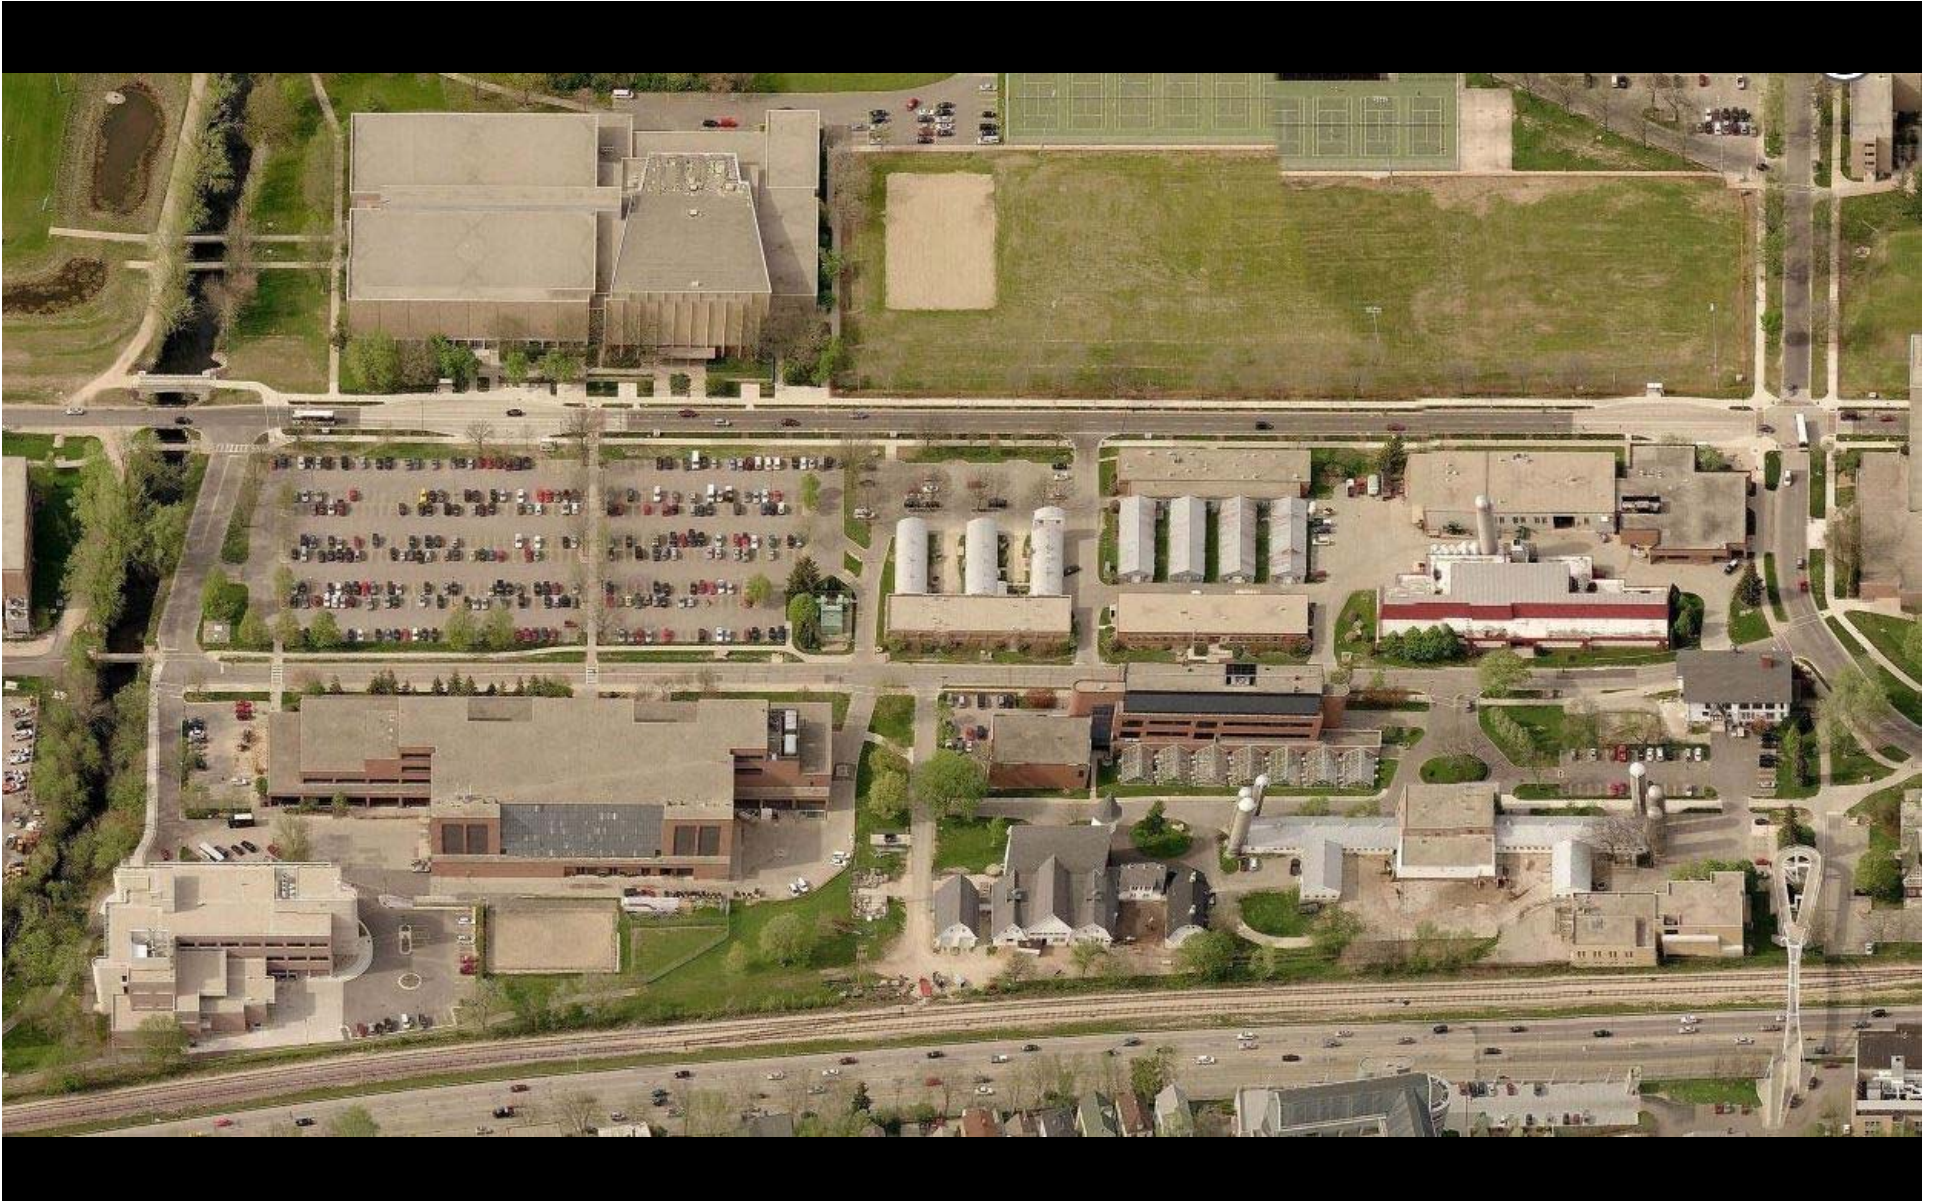

Concept Phase Review
Design Review Board

Meat Science Laboratory
University of Wisconsin – Madison
November 11, 2014

Views from Southeast

Views from South

Views from North

View from Northeast

Rec Sports Master Plan
Near West Fields
Summer 2016

Rec Sports Master Plan
New Natatorium
Summer 2021

Rec Sports Master Plan
Near East Fields
Summer 2022

NEW
BLDG
SITE

2008 Master Plan
New Building Site

2005 Master Plan
New Building Site

MGE Substation

Parking
Site

Pedestrian priority streetscape along Observatory Drive

Observatory Dr

Observatory Dr

Observatory Dr

Linden Dr

Ped/Bike Transit Mall

Linden Dr

Ped/Bike Transit Mall Linden Dr